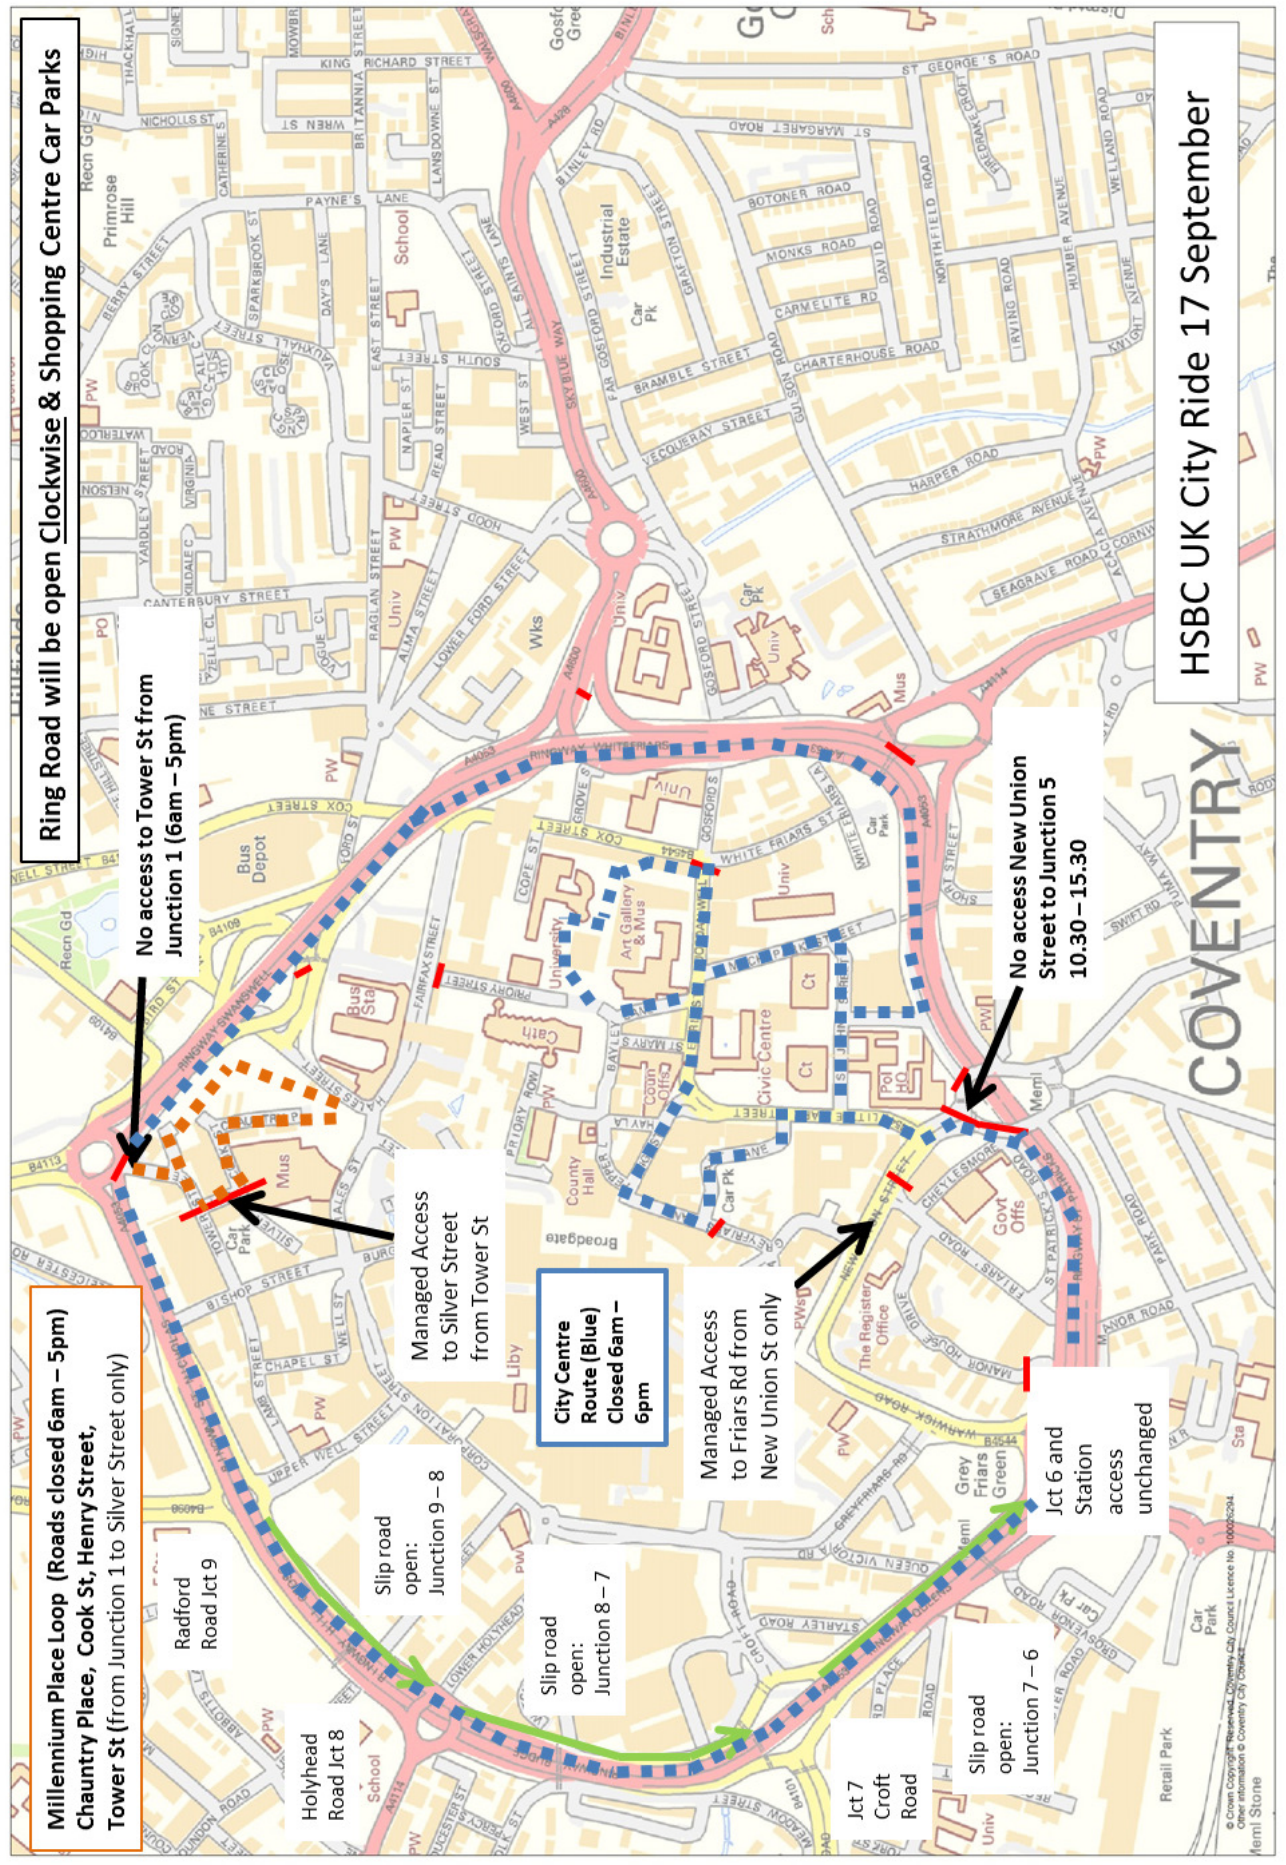

Ring Road will be open Clockwise & Shopping Centre Car Parks

**Millennium Place Loop (Roads closed 6am – 5pm)
Chantry Place, Cook St, Henry Street,
Tower St (from Junction 1 to Silver Street only)**

**No access to Tower St from
Junction 1 (6am – 5pm)**

**Managed Access
to Silver Street
from Tower St**

**City Centre
Route (Blue)
Closed 6am –
6pm**

**Managed Access
to Friars Rd from
New Union St only**

**No access New Union
Street to Junction 5
10.30 – 15.30**

**Slip road
open:
Junction 9 – 8**

**Slip road
open:
Junction 8 – 7**

**Slip road
open:
Junction 7 – 6**

**Jct 6 and
Station
access
unchanged**

HSBC UK City Ride 17 September

COVENTRY

© Crown Copyright. Reproduced by Coventry City Council. Licence No. 100025204.
Other information © Coventry City Council.
ferris Stone